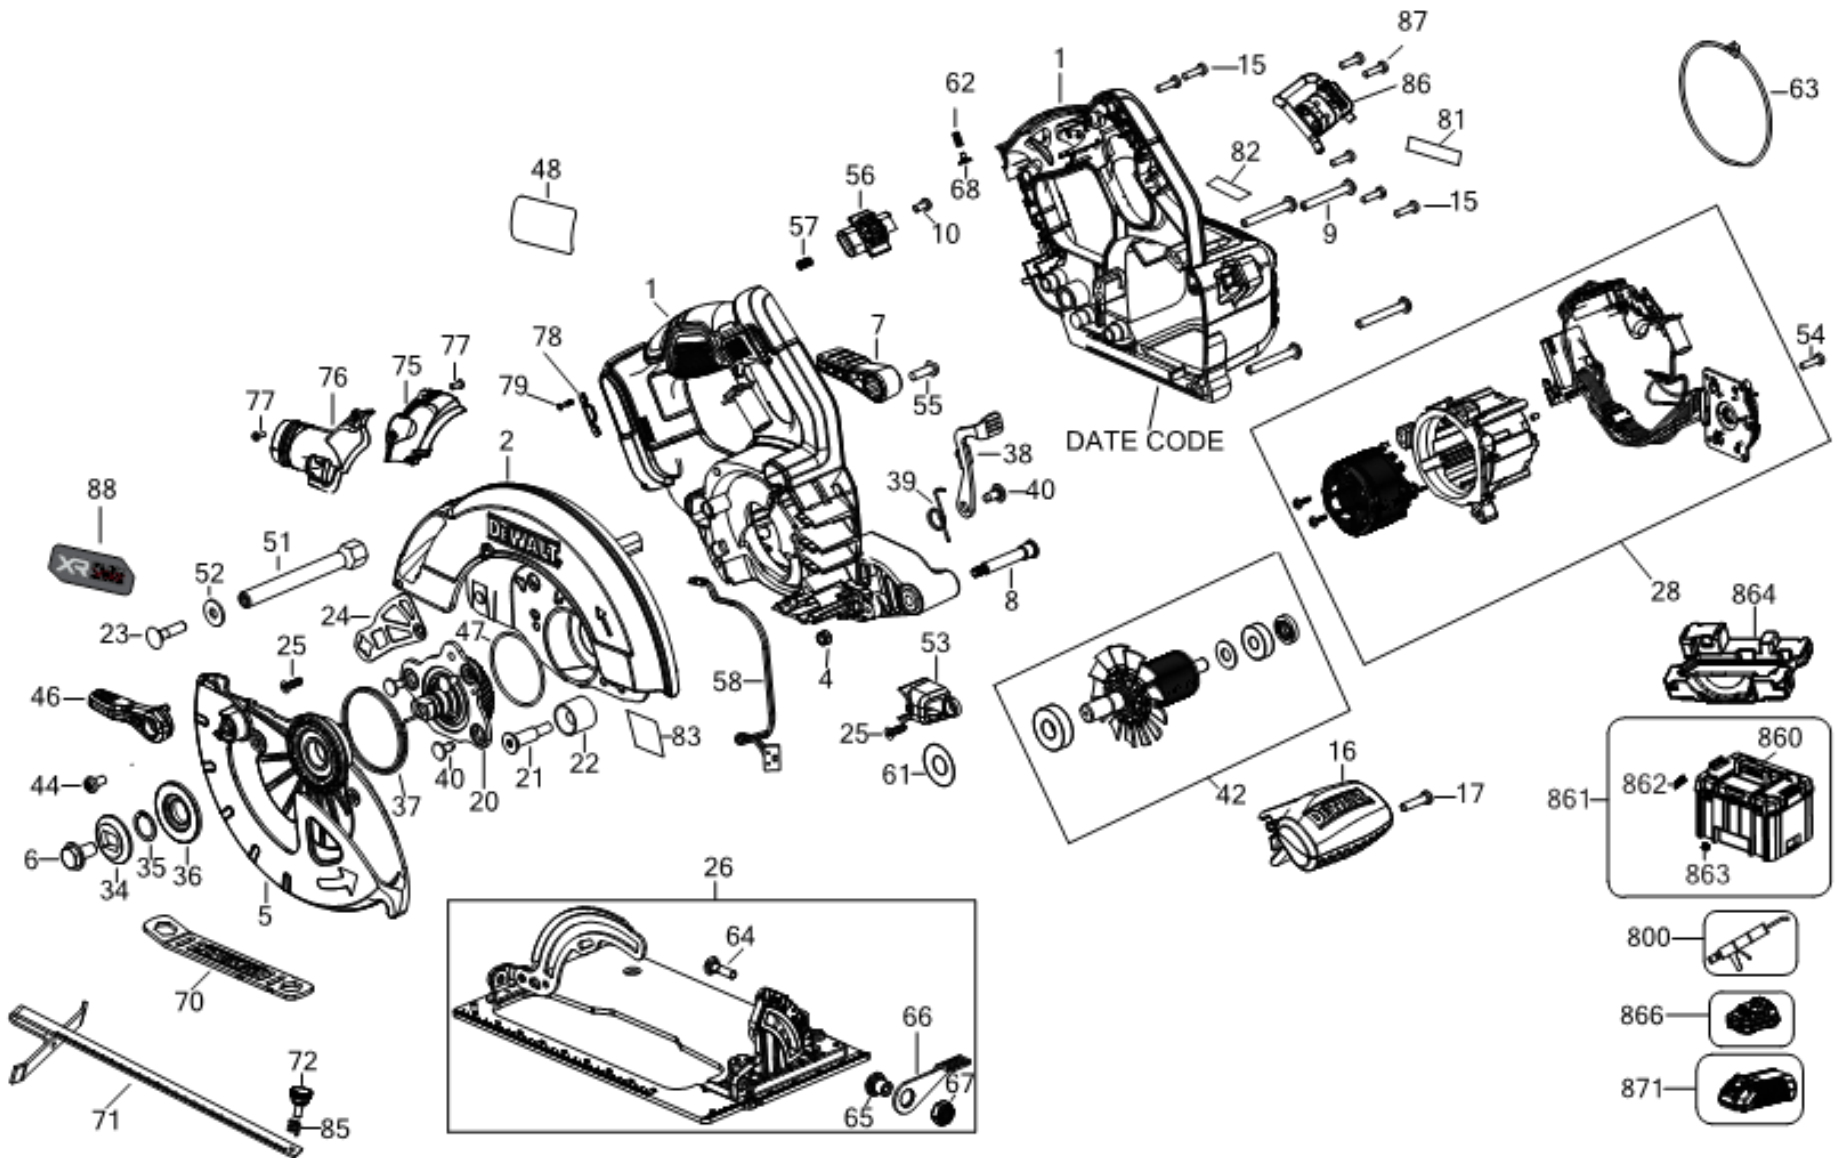

DCS573H2T CORDLESS CIRCULAR SAW 1